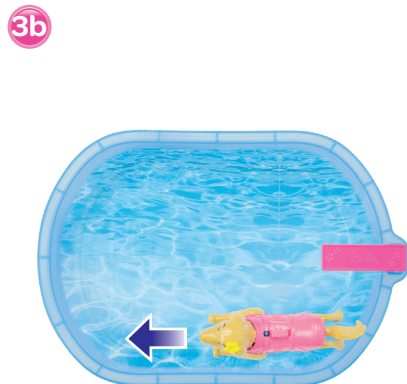

1
Fill pool with water to line as shown.

2
Wind up dog's tail clockwise until you hear a click.

3a

4a
Attach puppy to the back of dog and they swim together!

3b

4b
Press for swimming!

Color-change

Purple