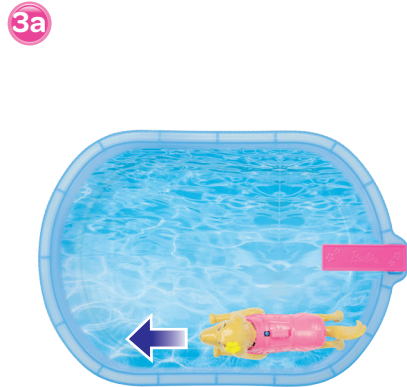

WARNING:
 CHOKING HAZARD - Small parts.
 Not for children under 3 years.

Contents: Please remove everything from the package and compare to the contents shown here. If any items are missing, please contact your local Mattel office. Keep these instructions for future reference as they contain important information.

1
Fill pool with water to line as shown.

2
Wind up dog's tail clockwise until you hear a click.

3a

4a
Attach puppy to the back of dog and they swim together!

3b

4b
Press for swimming!

Color-change

Purple