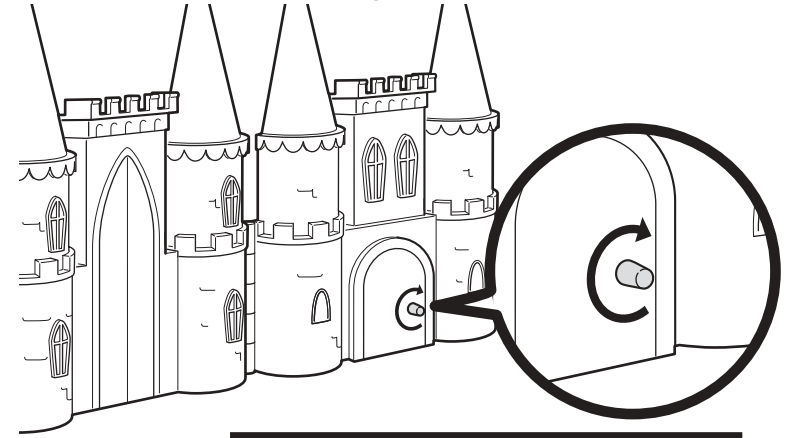

B4769-0920

Keep these instructions for future reference as they contain important information.

© ©2003 Mattel, Inc. El Segundo, CA 90245 U.S.A. All Rights Reserved.

Castle opens into a musical palace!

1 Use the key to open up the castle. Music plays.

2 Place the cradle onto the shield.

3 Turn the knob on the "outside" of the castle to start the rocking action.

4 The cradle rocks and music plays.

Assembly of the carriage and cradle mobile.