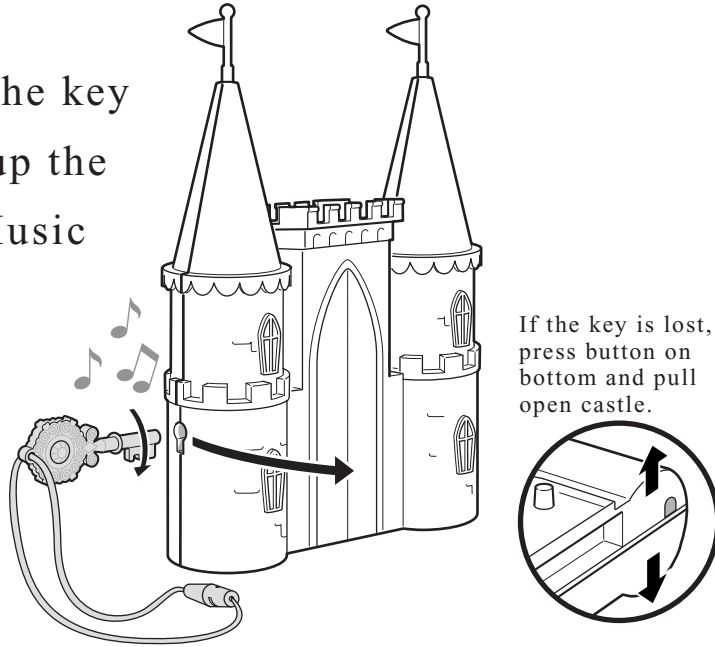

Barbie® Doll
& Krissy® Doll
Doll

Princess Palace™

INSTRUCTIONS

CONTENTS

Requires 3 AAA alkaline batteries. For longer life use only alkaline batteries.
Colors and decorations may vary from those shown.

Please remove everything from the package and compare to the contents shown here.
If any items are missing, please call 1-800-524-TOYS.

B4769-0920

Keep these instructions for future reference as they contain important information.

© ©2003 Mattel, Inc. El Segundo, CA 90245 U.S.A. All Rights Reserved.

Castle opens into a musical palace!

1 Use the key to open up the castle. Music plays.

2 Place the cradle onto the shield.

3 Turn the knob on the "outside" of the castle to start the rocking action.

4 The cradle rocks and music plays.

Assembly of the carriage and cradle mobile.