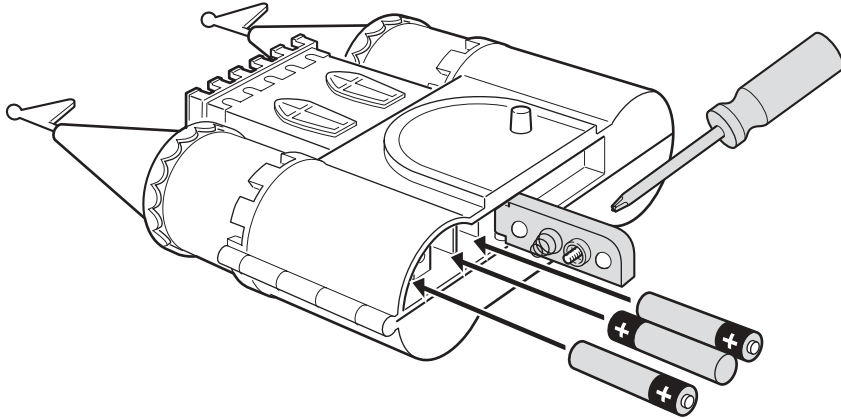

Battery Replacement

Toy requires 3 replaceable AAA or LR03 alkaline batteries. Replace batteries when sound becomes distorted. To replace batteries, use a Phillips head screwdriver (not included) to open battery door. Insert 3 replaceable AAA or LR03 alkaline batteries as shown. Use either AAA or LR03 alkaline batteries or equivalent. Replace battery cover and screw closed.

ATTENTION: Non-alkaline batteries may not power this toy. Replace with alkaline batteries for longest life and best performance.

BATTERY SAFETY INFORMATION:

1. Non-rechargeable batteries are not to be recharged.
2. Rechargeable batteries are to be removed from the toy before being charged.
3. Rechargeable batteries are only to be charged under adult supervision.
4. Do not mix alkaline, standard (carbon-zinc), or rechargeable (nickel-cadmium) batteries.
5. Do not mix old and new batteries
6. Only batteries of the same or equivalent type as recommended are to be used.
7. Batteries are to be inserted with the correct polarity.
8. Exhausted batteries are to be removed from the toy.
9. The supply terminals are not to be short-circuited.
10. Dispose of batteries safely.
11. Do not dispose of in fire as batteries may explode or leak.

CONSUMER INFORMATION

MATTY MATTEL™ boys

YOU CAN TELL IT'S MATTEL!™ CALL us toll-free or write with any comments or questions about our products or service. Monday-Friday 8:00 a.m.-6:00 p.m. Eastern Time. Outside U.S.A., see telephone directory for Mattel listing.

Consumer Relations, Mattel, Inc.
333 Continental Blvd.
El Segundo, CA 90245 USA

1(800) 524-TOYS

WE ARE DEDICATED TO QUALITY PRODUCTS.

WARNING:
CHOKING HAZARD - Small parts.
Not for children under 3 years.

Barbie® Doll
& Krissy® Doll
Doll

Princess Palace™