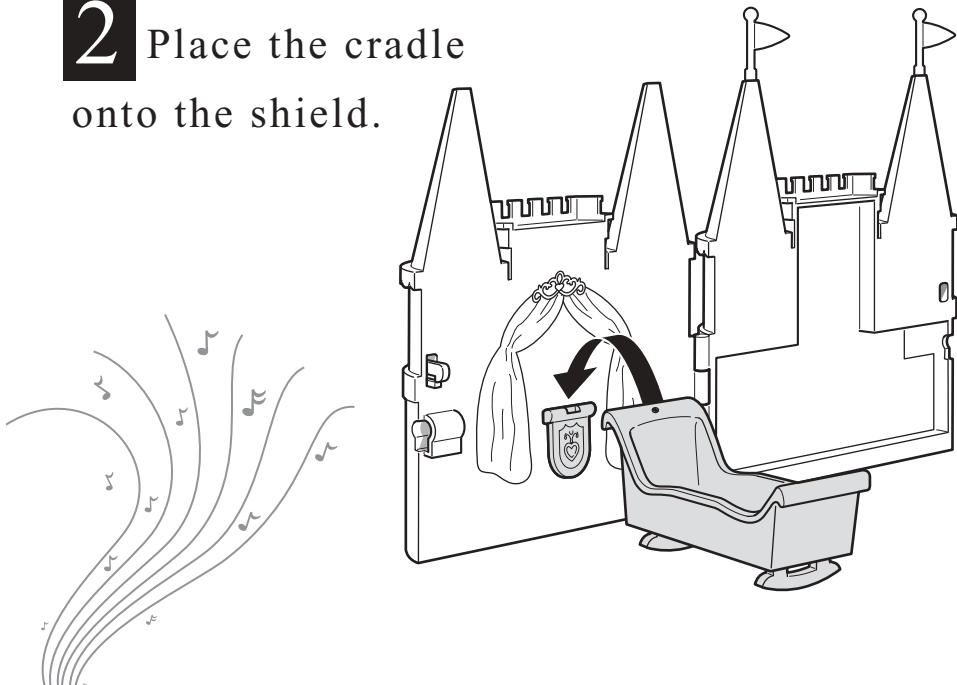

B4769-0920

Keep these instructions for future reference as they contain important information.

© ©2003 Mattel, Inc. El Segundo, CA 90245 U.S.A. All Rights Reserved.

Castle opens into a musical palace!

1 Use the key to open up the castle. Music plays.

2 Place the cradle onto the shield.

3 Turn the knob on the "outside" of the castle to start the rocking action.

4 The cradle rocks and music plays.

Assembly of the carriage and cradle mobile.