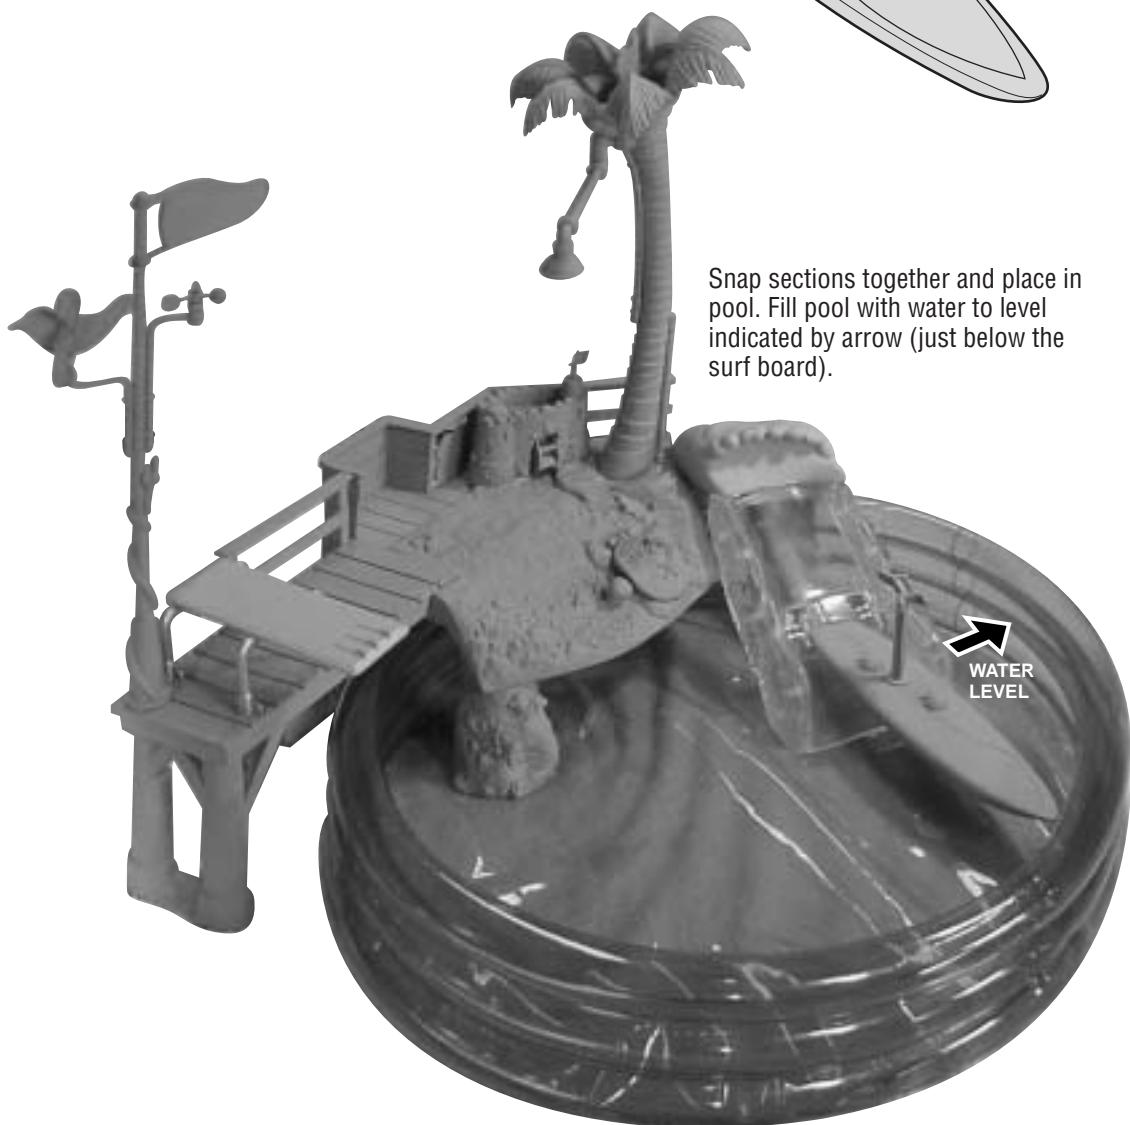

ASSEMBLY

• Inflate pool and set aside. Make sure inflation tube is sealed.

• **NOTE: This is a water toy.** Do not use on surfaces that can be damaged by water. Water toys can sometimes be messy. Protect play area before use. Drain, clean and dry all items thoroughly before storing.

Left Deck

Rear View

Front View

Center

Center Deck

Right Deck

TO PLAY:

Convert Deck Chair to Chaise Lounge

Accessories

Doll and fashions may vary.

Kelly® doll and fashions not included.

Shell

Lift up the turtle shell lid and place turtle measuring cup and baby turtle inside.

Shower

Use turtle cup to fill top of palm with water. Rotate the parrot left to turn on shower. Rotate right to flow out side of conch shell at bottom.

Diving Board

Position Kelly® doll on diving board. Press diving board down, then release to make doll “dive” into pool! Kelly® doll and fashions not included, sold separately, subject to availability.

Water Wheel