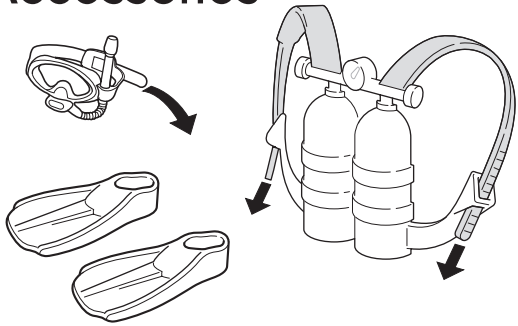

ASSEMBLY

• Inflate pool and set aside. Make sure inflation tube is sealed.

• **NOTE: This is a water toy.** Do not use on surfaces that can be damaged by water. Water toys can sometimes be messy. Protect play area before use. Drain, clean and dry all items thoroughly before storing.

Left Deck

Rear View

Front View

Center

Center Deck

Right Deck

TO PLAY:

Convert Deck Chair to Chaise Lounge

Accessories

Doll and fashions may vary.

Kelly® doll and fashions not included.

Shell

Lift up the turtle shell lid and place turtle measuring cup and baby turtle inside.

Shower

Use turtle cup to fill top of palm with water. Rotate the parrot left to turn on shower. Rotate right to flow out side of conch shell at bottom.