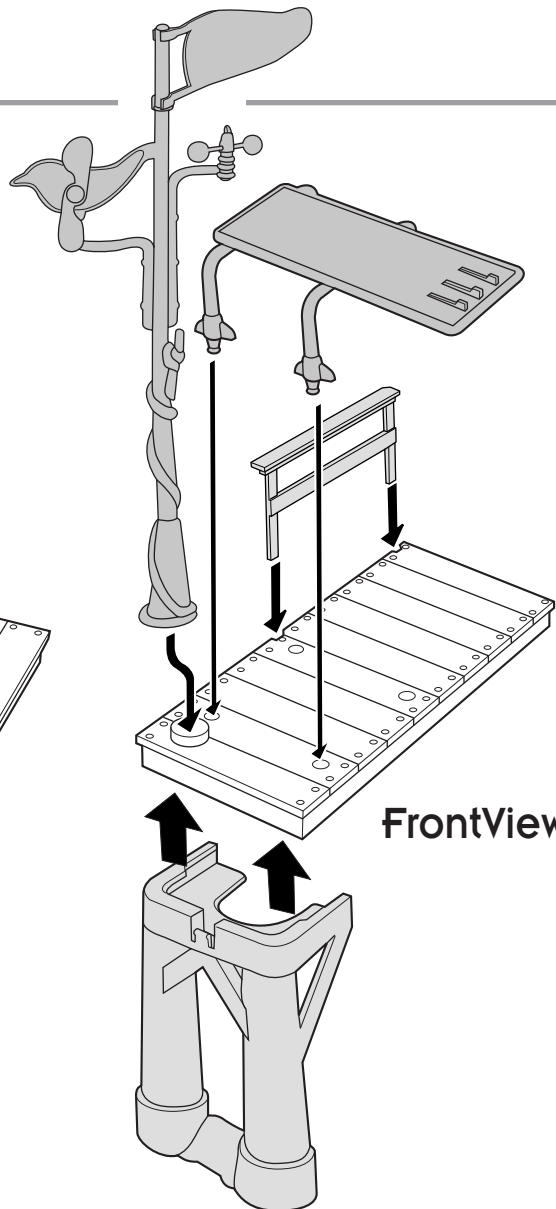

ASSEMBLY

• Inflate pool and set aside. Make sure inflation tube is sealed.

• **NOTE: This is a water toy.** Do not use on surfaces that can be damaged by water. Water toys can sometimes be messy. Protect play area before use. Drain, clean and dry all items thoroughly before storing.

Left Deck

Rear View

Front View

Center

Center Deck

Right Deck

TO PLAY:

Convert Deck Chair to Chaise Lounge

Accessories

Doll and fashions may vary.

Kelly® doll and fashions not included.

Shell

Lift up the turtle shell lid and place turtle measuring cup and baby turtle inside.

Shower

Use turtle cup to fill top of palm with water. Rotate the parrot left to turn on shower. Rotate right to flow out side of conch shell at bottom.

Diving Board

Position Kelly® doll on diving board. Press diving board down, then release to make doll “dive” into pool! Kelly® doll and fashions not included, sold separately, subject to availability.

Water Wheel