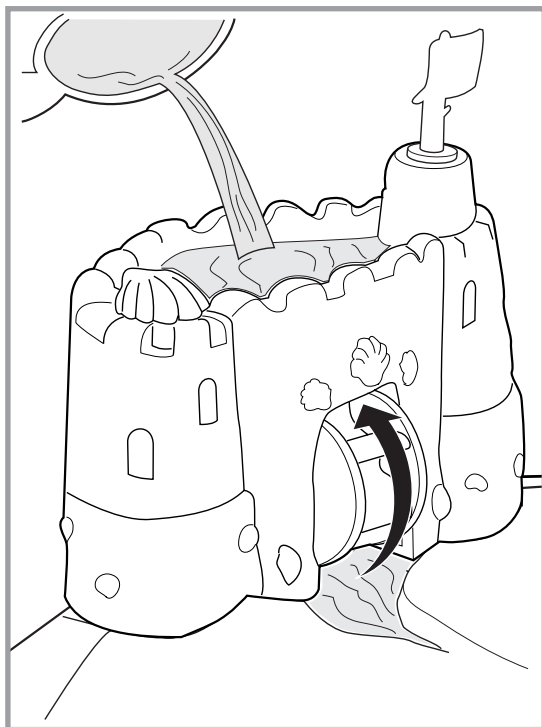

ASSEMBLY

• Inflate pool and set aside. Make sure inflation tube is sealed.

• **NOTE: This is a water toy.** Do not use on surfaces that can be damaged by water. Water toys can sometimes be messy. Protect play area before use. Drain, clean and dry all items thoroughly before storing.

Accessories

Doll and fashions may vary.

Kelly® doll and fashions not included.

Shell

Lift up the turtle shell lid and place turtle measuring cup and baby turtle inside.

Shower

Use turtle cup to fill top of palm with water. Rotate the parrot left to turn on shower. Rotate right to flow out side of conch shell at bottom.

Diving Board

Position Kelly® doll on diving board. Press diving board down, then release to make doll “dive” into pool! Kelly® doll and fashions not included, sold separately, subject to availability.

Water Wheel