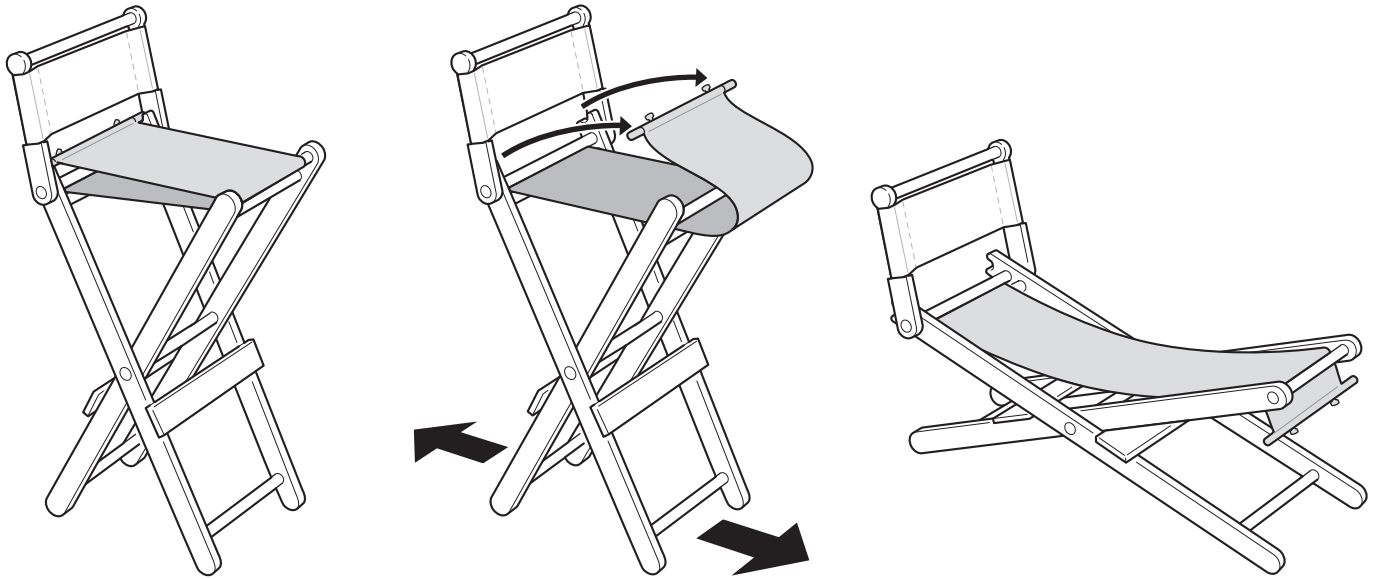

ASSEMBLY

• Inflate pool and set aside. Make sure inflation tube is sealed.

• **NOTE: This is a water toy.** Do not use on surfaces that can be damaged by water. Water toys can sometimes be messy. Protect play area before use. Drain, clean and dry all items thoroughly before storing.

Left Deck

Rear View

Front View

Center

Center Deck

Right Deck

TO PLAY:

Convert Deck Chair to Chaise Lounge

Accessories

Doll and fashions may vary.

Kelly® doll and fashions not included.

Shell

Lift up the turtle shell lid and place turtle measuring cup and baby turtle inside.

Shower

Use turtle cup to fill top of palm with water. Rotate the parrot left to turn on shower. Rotate right to flow out side of conch shell at bottom.

Diving Board

Position Kelly® doll on diving board. Press diving board down, then release to make doll “dive” into pool! Kelly® doll and fashions not included, sold separately, subject to availability.

Water Wheel